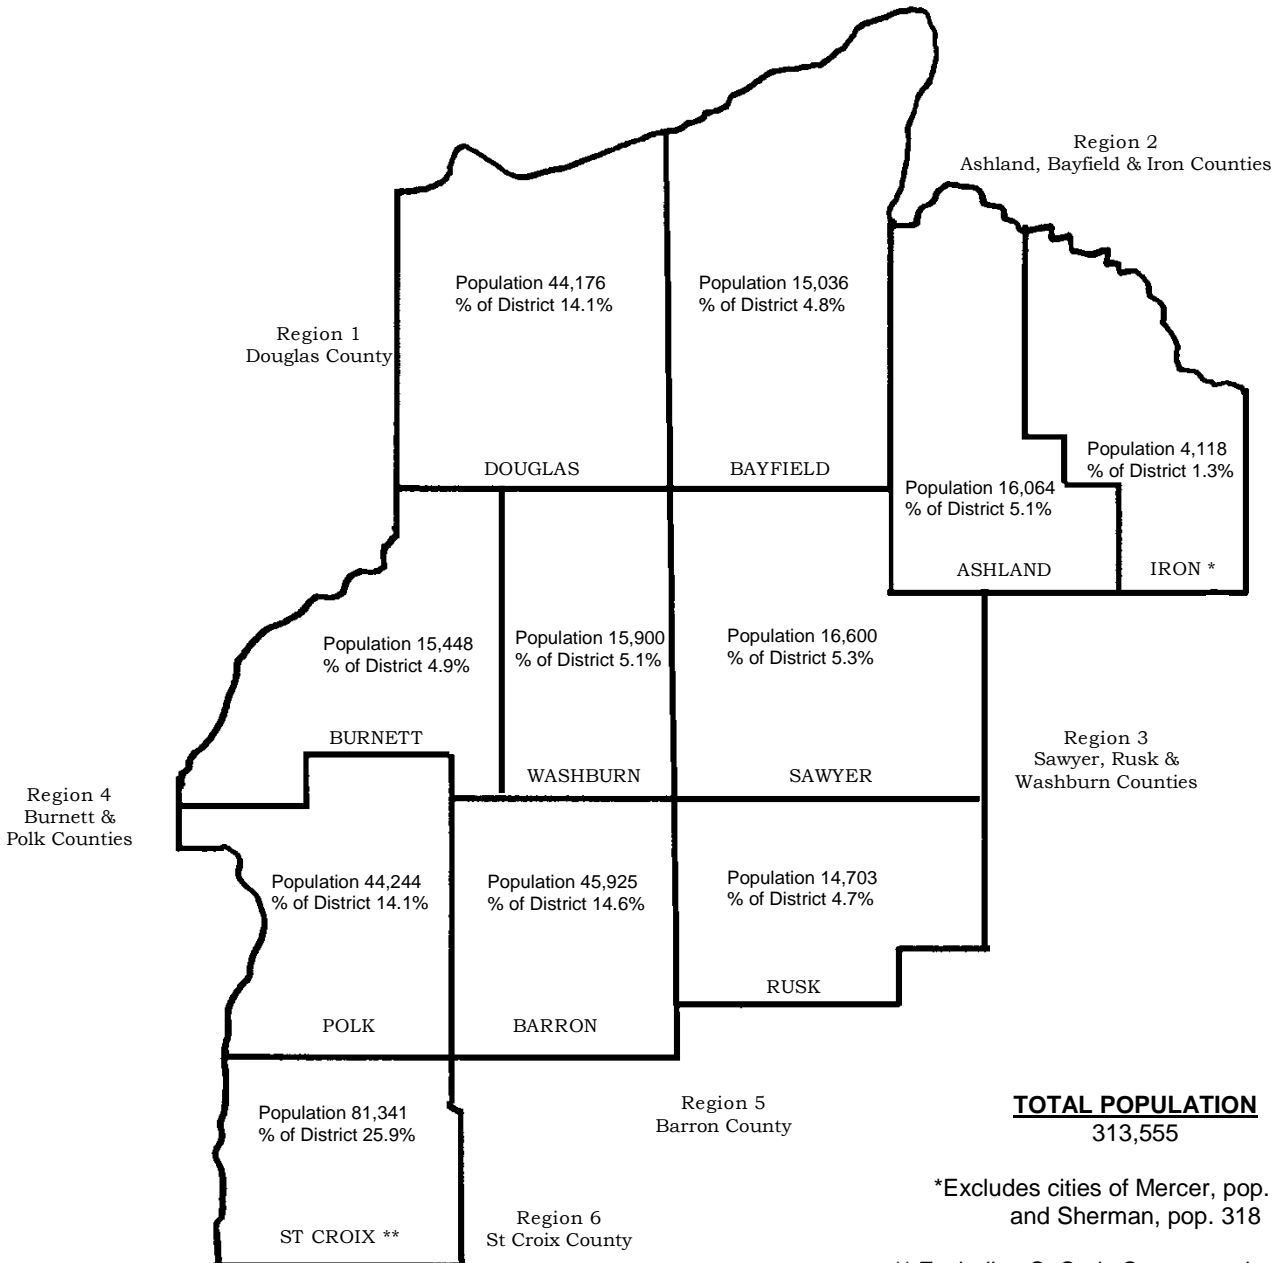

WISCONSIN
INDIANHEAD
TECHNICAL
COLLEGE

2012 Board Appointment District Population Map

TOTAL POPULATION
313,555

*Excludes cities of Mercer, pop. 1,392 and Sherman, pop. 318

** Excluding St Croix County portions of cities of River Falls, pop. 3,156 and Spring Valley, pop. 6