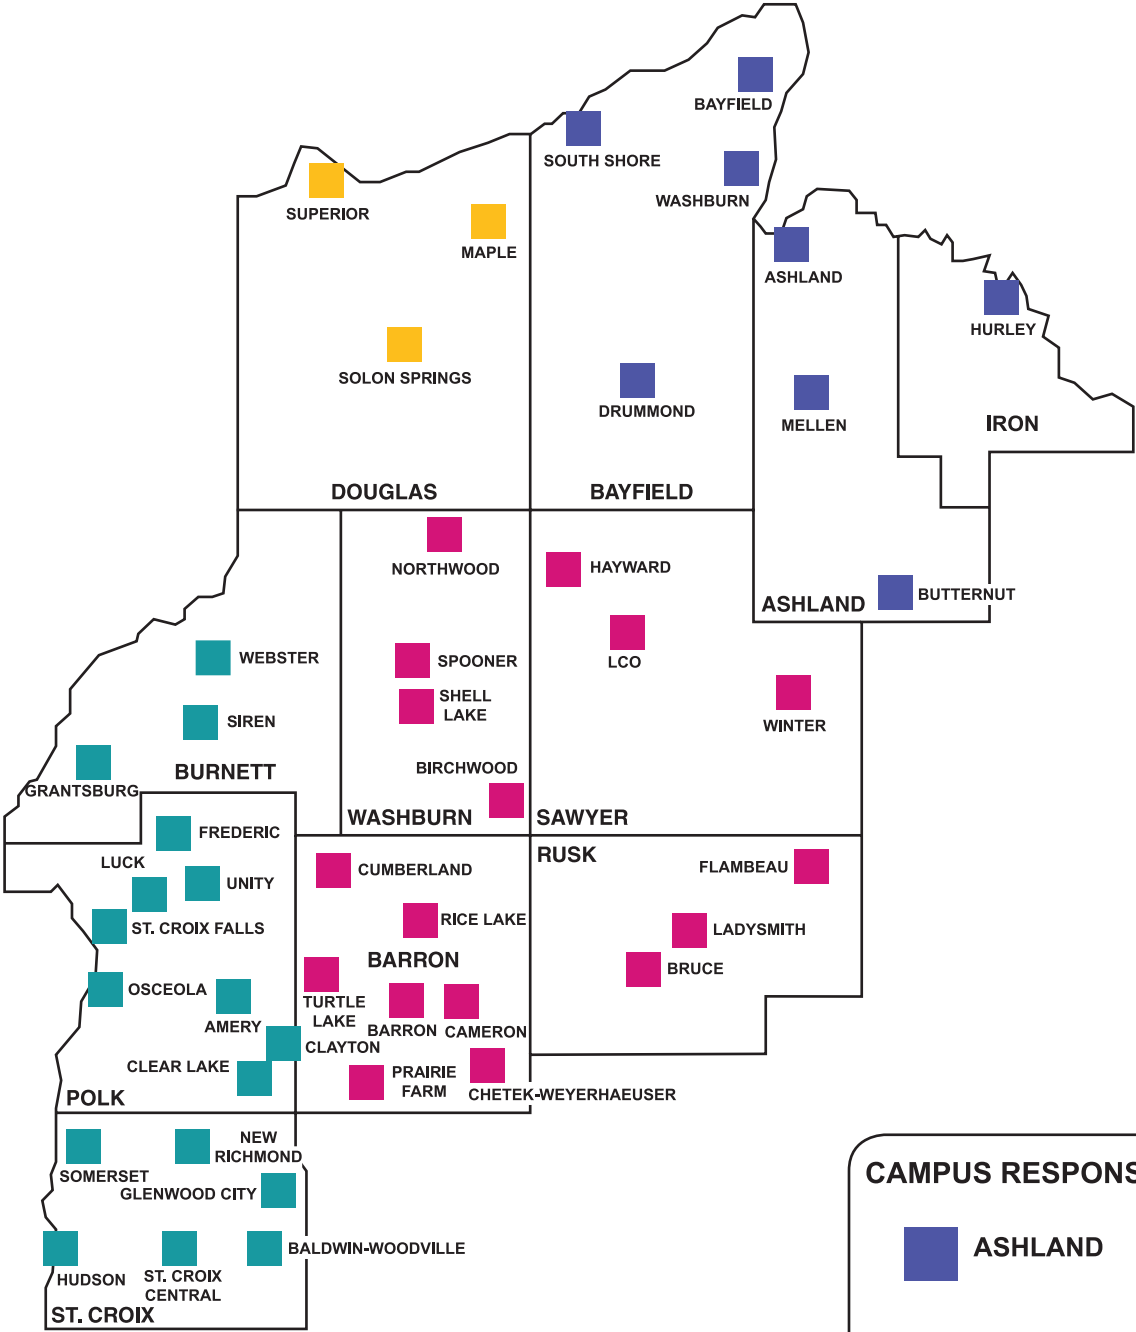

Map of School Districts within the Wisconsin Indianhead Technical College District

CAMPUS RESPONSIBILITY

- ASHLAND
- NEW RICHMOND
- RICE LAKE
- SUPERIOR