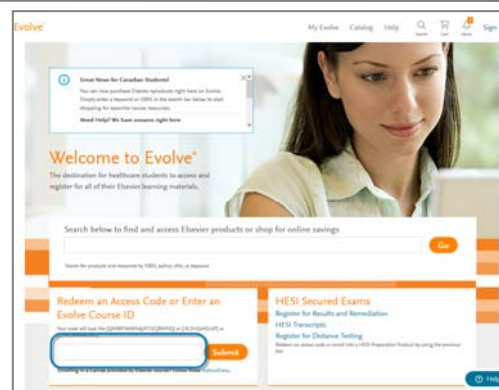

Student Package Price: $1,174.08 (a savings of $714.71)

2 ACCESS YOUR ELSEVIER ELECTRONIC PRODUCTS

Check with your instructor to see if your course will be hosted on Evolve or on your school's LMS.

Visit evolve.elsevier.com to redeem your access code and register for your product. Sign-in to Evolve using your username and password or if you are new to Evolve please create a user account. If you have previously created an Evolve account, it is important to sign in using that account.

If your course is being hosted on Evolve, you can access via your My Evolve Content list. If your course is being hosted on your school's LMS, please login into your school's LMS to access your course.

Note: If you already have an account, you do not need a new one.

3 GET YOUR STUDY TOOLS

Additional study tools and resources associated to your books are available at evolve.elsevier.com. To access, type in the title or author of your book, click on the Evolve Resources for that respective title, and click the Register button. Search for additional Evolve resources based on the books you purchased or select Checkout/Redeem to gain access to your Evolve resources.

Need Help? Contact us or visit <http://evolvesupport.elsevier.com> for support.