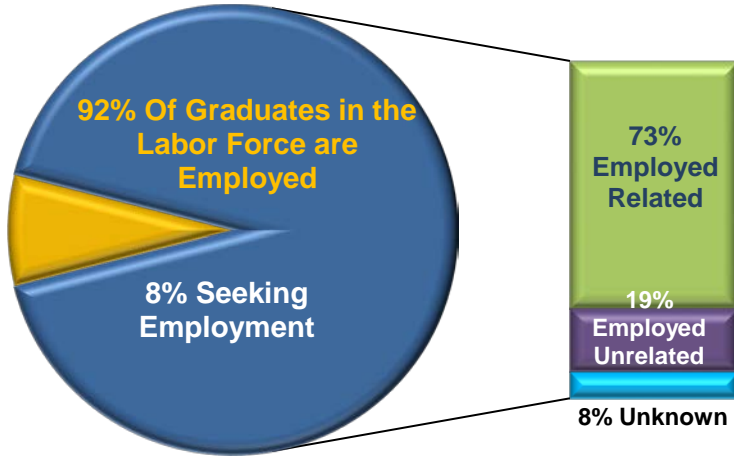

WISCONSIN
INDIANHEAD
TECHNICAL
COLLEGE

2019 Graduate Survey

SUCCESS AFTER GRADUATION:

Most WITC graduates start their careers within a year after graduation and earn competitive starting salaries.

“WITC has been an awesome environment. I really like the fact that it is not too big, the instructors are always willing to help and are supportive. The atmosphere in school is so positive with everyone encouraging and urging you on to strive for academic success. It really is an amazing school.”

\$44,046

AVERAGE ANNUAL SALARY
(All Programs - Related Employment)

WITC Graduates Work in Wisconsin (Related Employment)

- 75% of graduates stay and contribute to Wisconsin’s economic development.
- 65% of graduates work in WITC’s 11-County District.

96%

ARE **VERY SATISFIED** or **SATISFIED** WITH THE TRAINING THEY RECEIVED AT WITC AND **WOULD RECOMMEND WITC** TO A FRIEND OR FAMILY MEMBER.

1,535 Graduates

1,073 Responded to Survey

70% Response Rate

- Average age is 27; Range 16-64
- 65% are female
- 10% are ethnic minorities

“WITC has helped me become certified in my field so I can become more successful and continue to grow in my career. I now have an abundance of tools to help me be successful!”

Of the 1,073 graduates responding to our survey, 820 were in the labor force. Of those, 92% were employed and 73% were employed in a job related to their training.