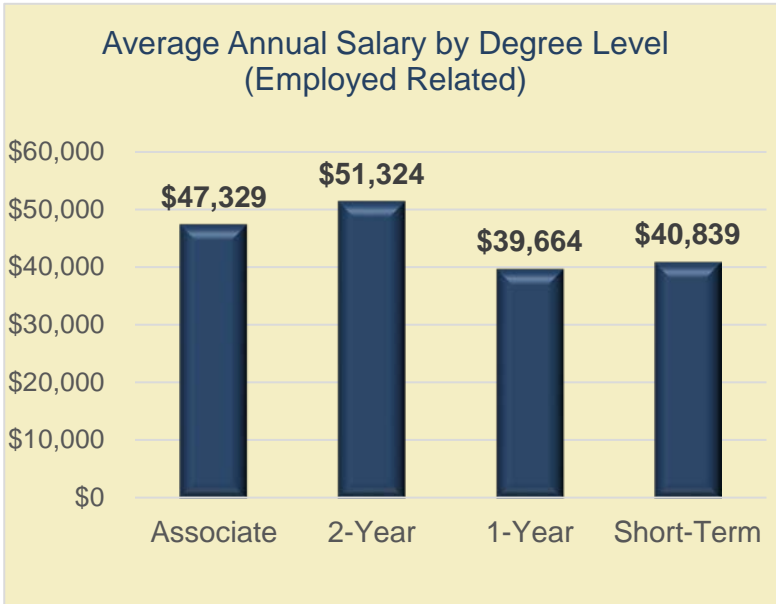

WISCONSIN
INDIANHEAD
TECHNICAL
COLLEGE

2019 Graduate Survey

SUCCESS AFTER GRADUATION:

Most WITC graduates start their careers within a year after graduation and earn competitive starting salaries.

“WITC has been an awesome environment. I really like the fact that it is not too big, the instructors are always willing to help and are supportive. The atmosphere in school is so positive with everyone encouraging and urging you on to strive for academic success. It really is an amazing school.”

\$44,046

AVERAGE ANNUAL SALARY
(All Programs - Related Employment)

WITC Graduates Work in Wisconsin (Related Employment)

- 75% of graduates stay and contribute to Wisconsin’s economic development.
- 65% of graduates work in WITC’s 11-County District.

96%

ARE **VERY SATISFIED** or **SATISFIED** WITH THE TRAINING THEY RECEIVED AT WITC AND **WOULD RECOMMEND WITC** TO A FRIEND OR FAMILY MEMBER.

1,535 Graduates

1,073 Responded to Survey

70% Response Rate

- Average age is 27; Range 16-64
- 65% are female
- 10% are ethnic minorities