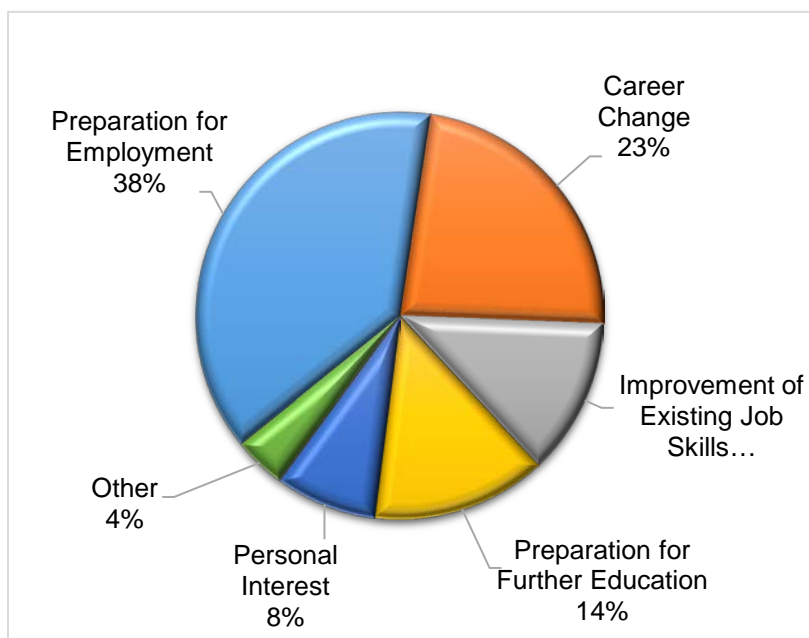

\$44,046

AVERAGE ANNUAL SALARY
(All Programs - Related Employment)

WITC Graduates Work in Wisconsin (Related Employment)

- 75% of graduates stay and contribute to Wisconsin’s economic development.
- 65% of graduates work in WITC’s 11-County District.

96%

ARE **VERY SATISFIED** or **SATISFIED** WITH THE TRAINING THEY RECEIVED AT WITC AND **WOULD RECOMMEND WITC** TO A FRIEND OR FAMILY MEMBER.

1,535 Graduates

1,073 Responded to Survey

70% Response Rate

- Average age is 27; Range 16-64
- 65% are female
- 10% are ethnic minorities

“WITC has helped me become certified in my field so I can become more successful and continue to grow in my career. I now have an abundance of tools to help me be successful!”

Of the 1,073 graduates responding to our survey, 820 were in the labor force. Of those, 92% were employed and 73% were employed in a job related to their training.