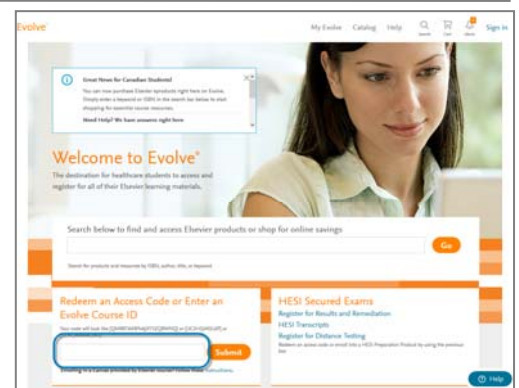

Custom Package ISBN: 9780323783859

Package Contents: Elsevier - Book-Organized: Sherpath for Psych (Halter), 8e
Elsevier - Maternal Child Nursing Virtual Clinical Excursions Online and Print Workbook
McKinney - Maternal-Child Nursing, 5e
Elsevier - PART - Sherpath I-Color Print for Mental Health Nursing (Halter Version), 8e
Stanhope - Foundations for Population Health in Community/Public Health Nursing, 5e
Elsevier - Sherpath for Maternal Newborn and Pediatric Nursing Combined (McKinney Version), 5e
Package includes Evolve Student Resources

Student Package Price: $468.48 (a savings of $296.48)

2 ACCESS YOUR ELSEVIER ELECTRONIC PRODUCTS

Check with your instructor to see if your course will be hosted on Evolve or on your school's LMS.

Visit evolve.elsevier.com to redeem your access code and register for your product. Sign-in to Evolve using your username and password or if you are new to Evolve please create a user account. If you have previously created an Evolve account, it is important to sign in using that account.

If your course is being hosted on Evolve, you can access via your My Evolve Content list. If your course is being hosted on your school's LMS, please login into your school's LMS to access your course.

Note: If you already have an account, you do not need a new one.

3 GET YOUR STUDY TOOLS

Additional study tools and resources associated to your books are available at evolve.elsevier.com. To access, type in the title or author of your book, click on the Evolve Resources for that respective title, and click the Register button. Search for additional Evolve resources based on the books you purchased or select Checkout/Redeem to gain access to your Evolve resources.

Need Help? Contact us or visit <http://evolvesupport.elsevier.com> for support.