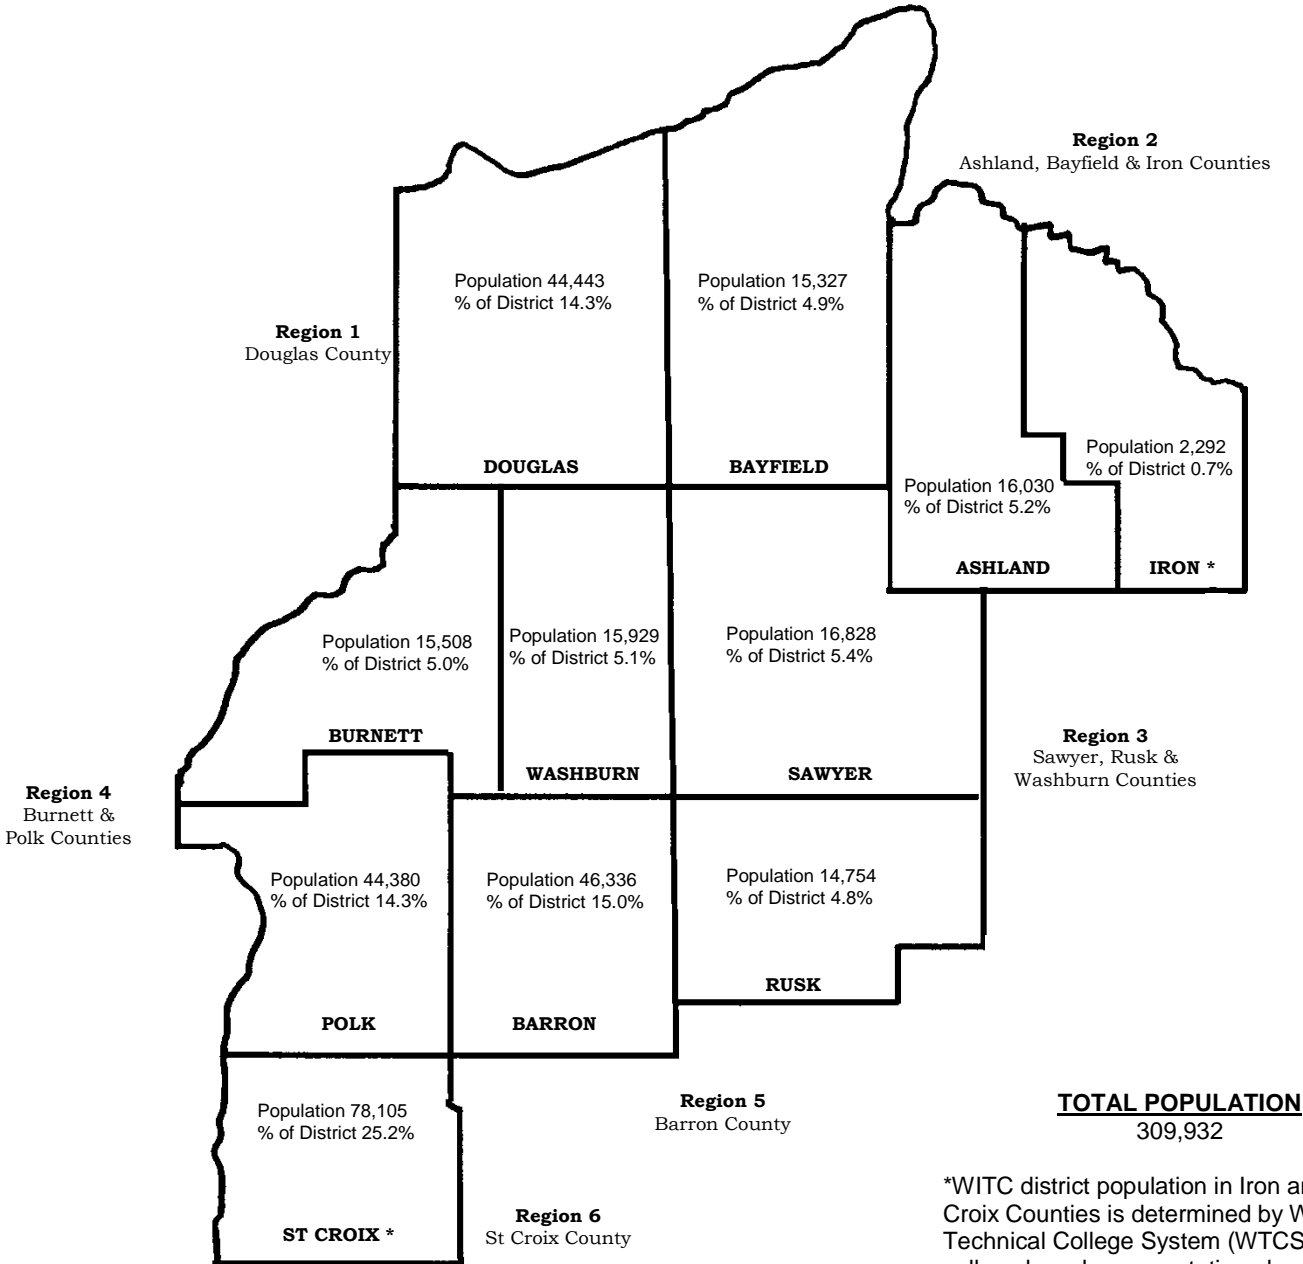

**WISCONSIN**  
**INDIANHEAD**  
**TECHNICAL**  
**COLLEGE**

## 2019 Board Appointment District Population Map

\*WITC district population in Iron and St. Croix Counties is determined by Wisconsin Technical College System (WTCS) office for college board representation plan.