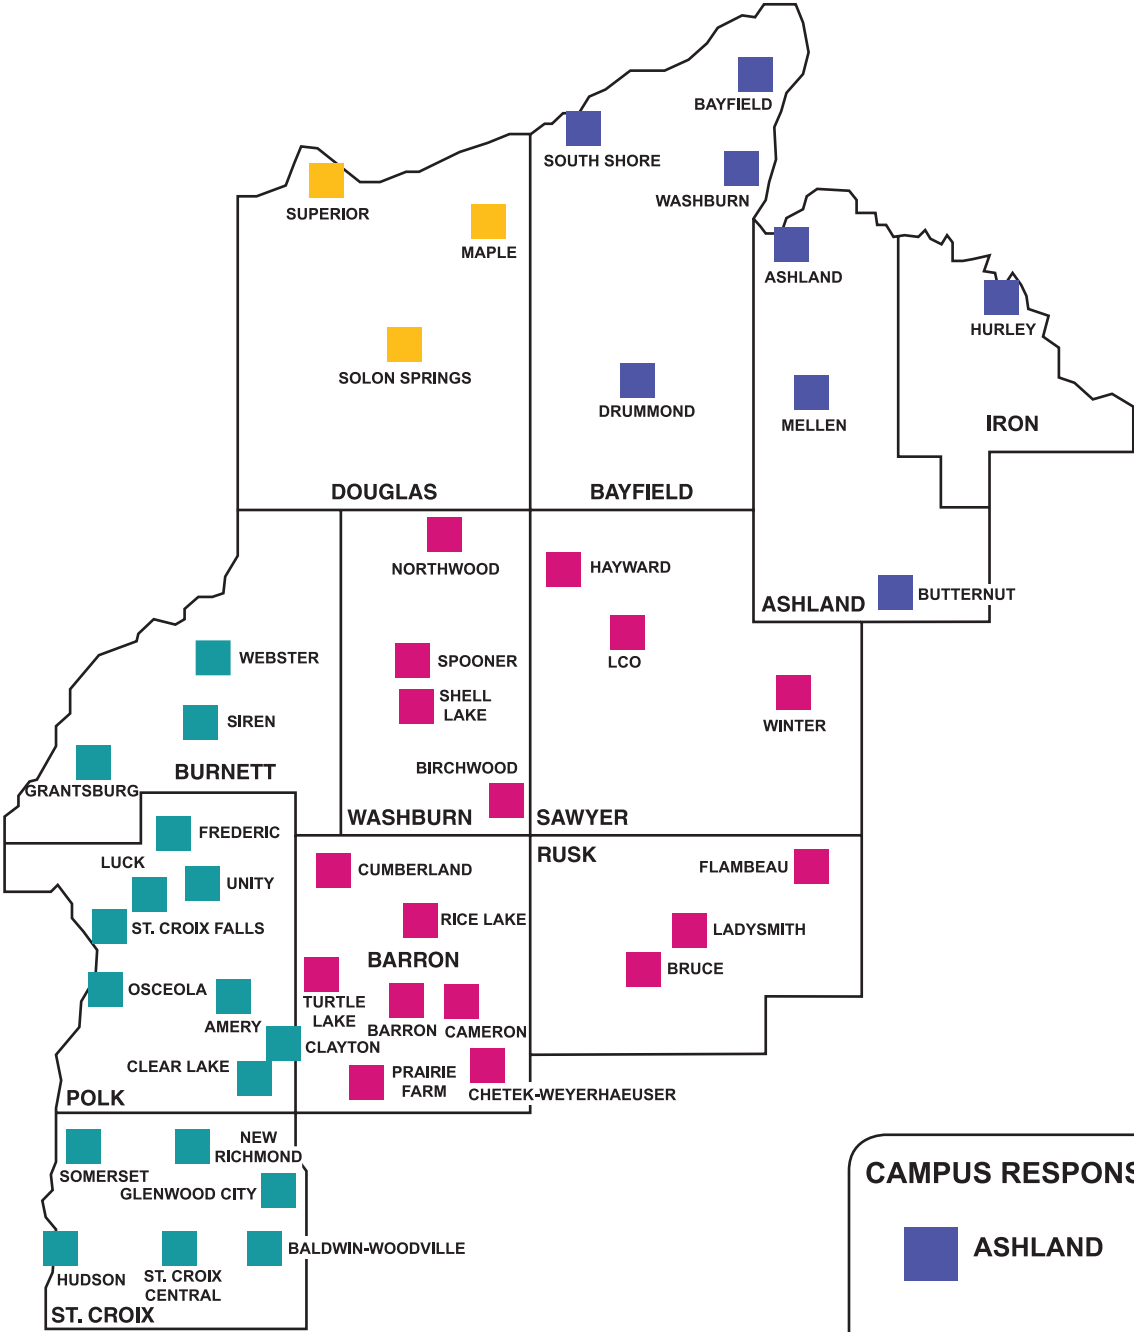

Map of School Districts within the Wisconsin Indianhead Technical College District

CAMPUS RESPONSIBILITY

- ASHLAND
- NEW RICHMOND
- RICE LAKE
- SUPERIOR